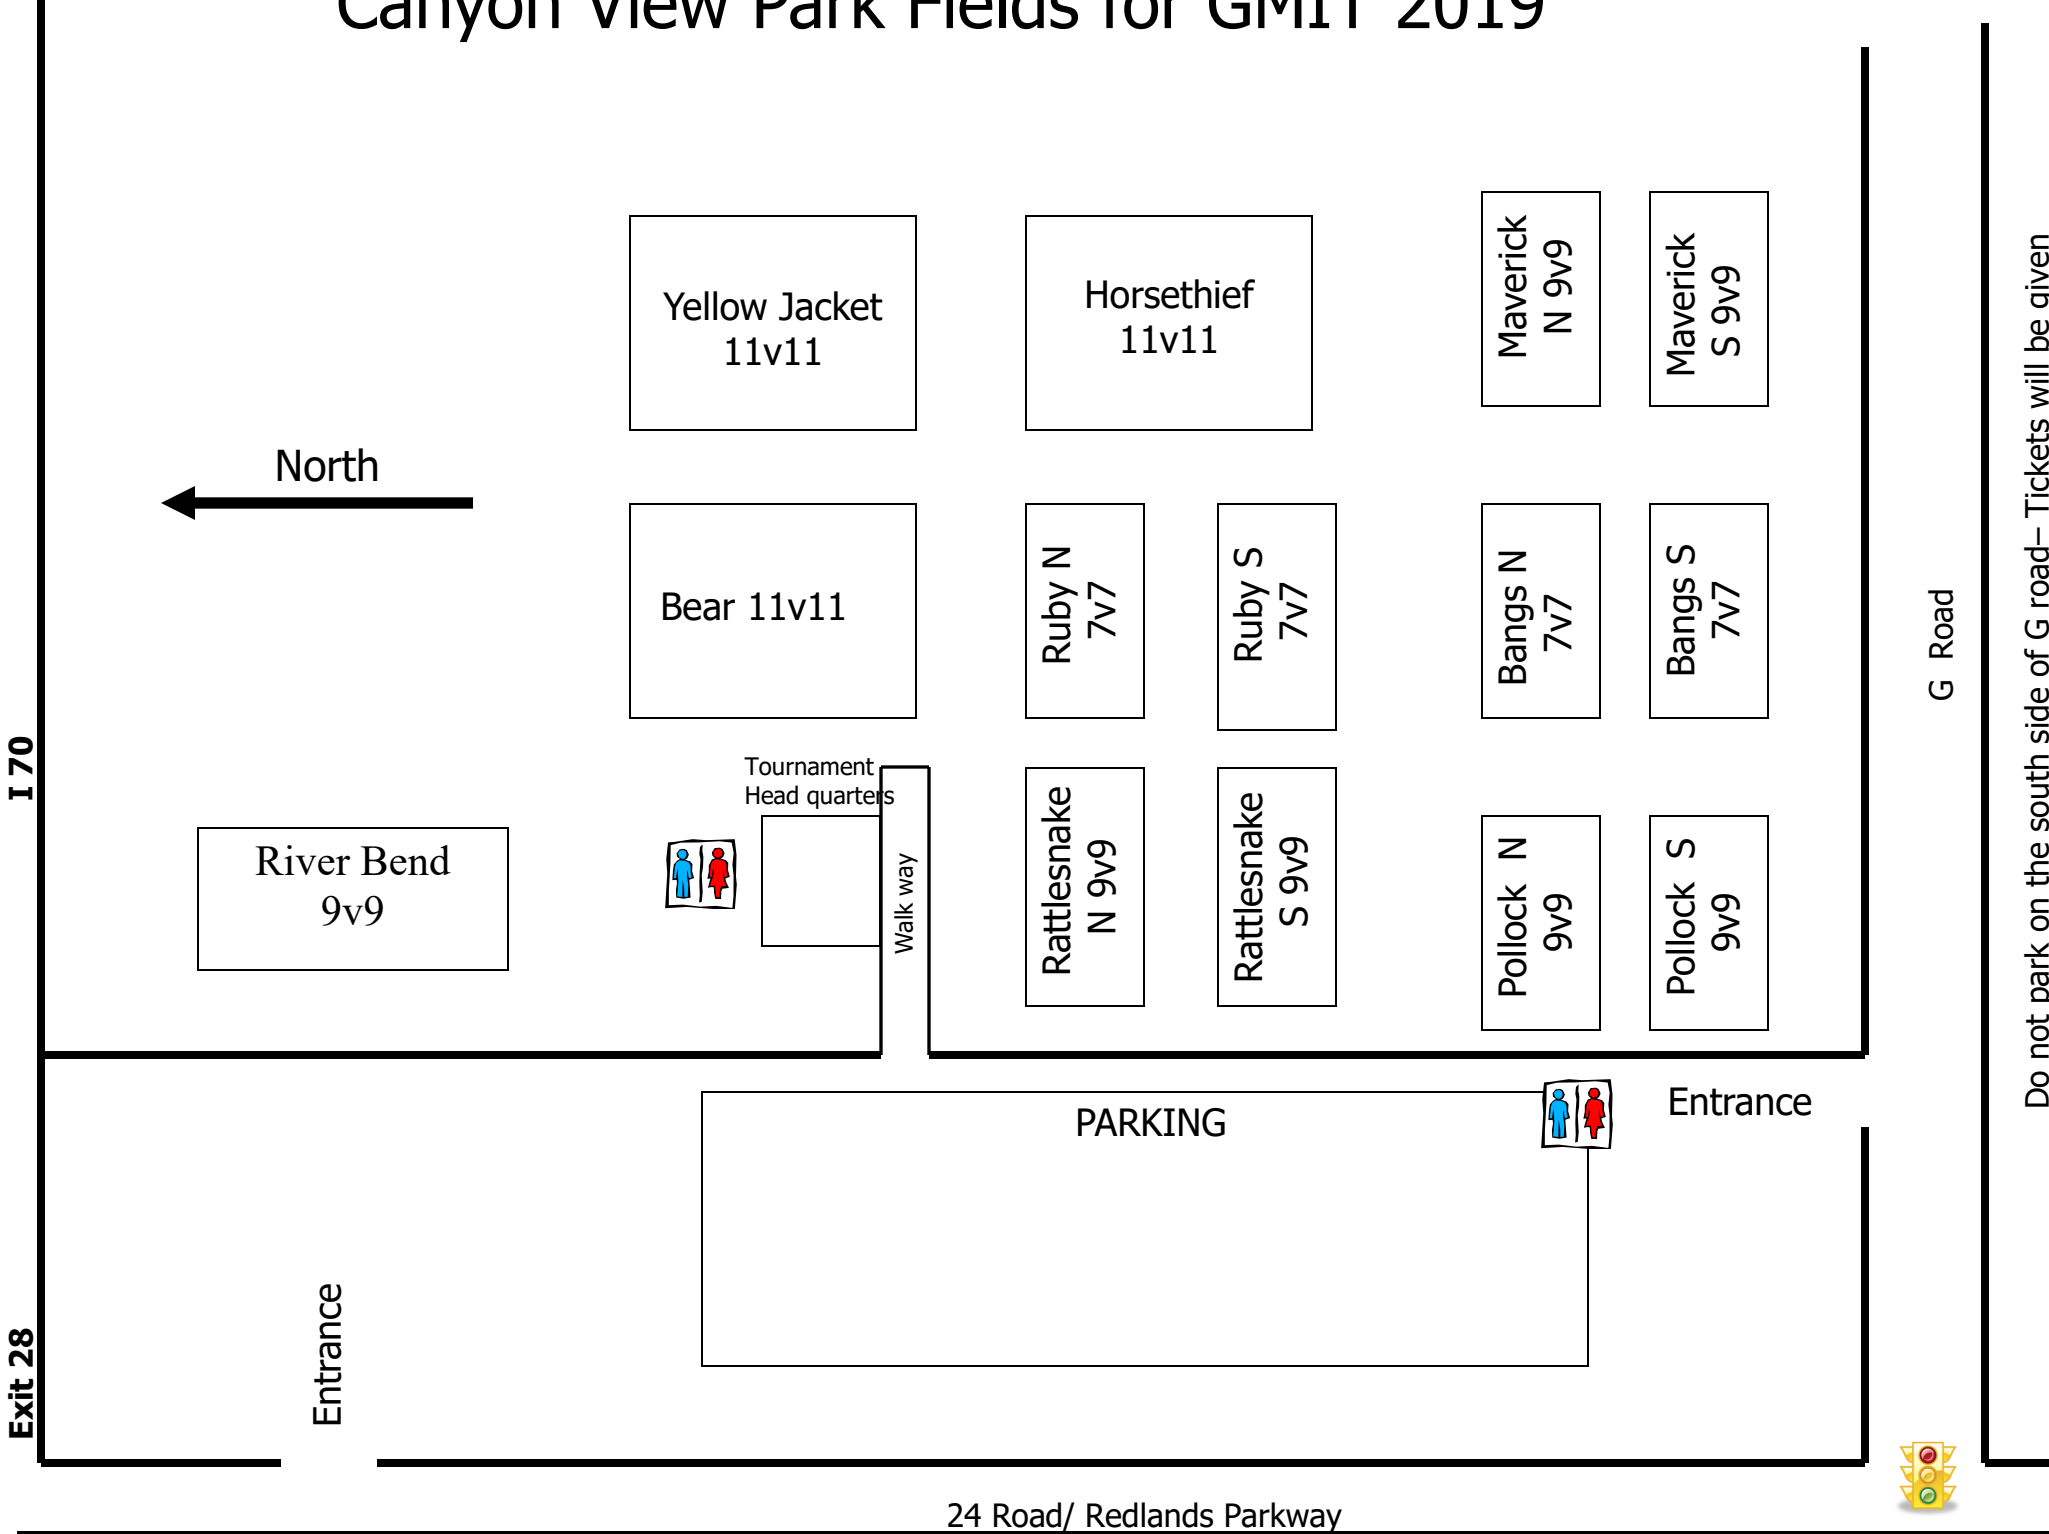

# Canyon View Park Fields for GMIT 2019

Do not park on the south side of G road— Tickets will be given